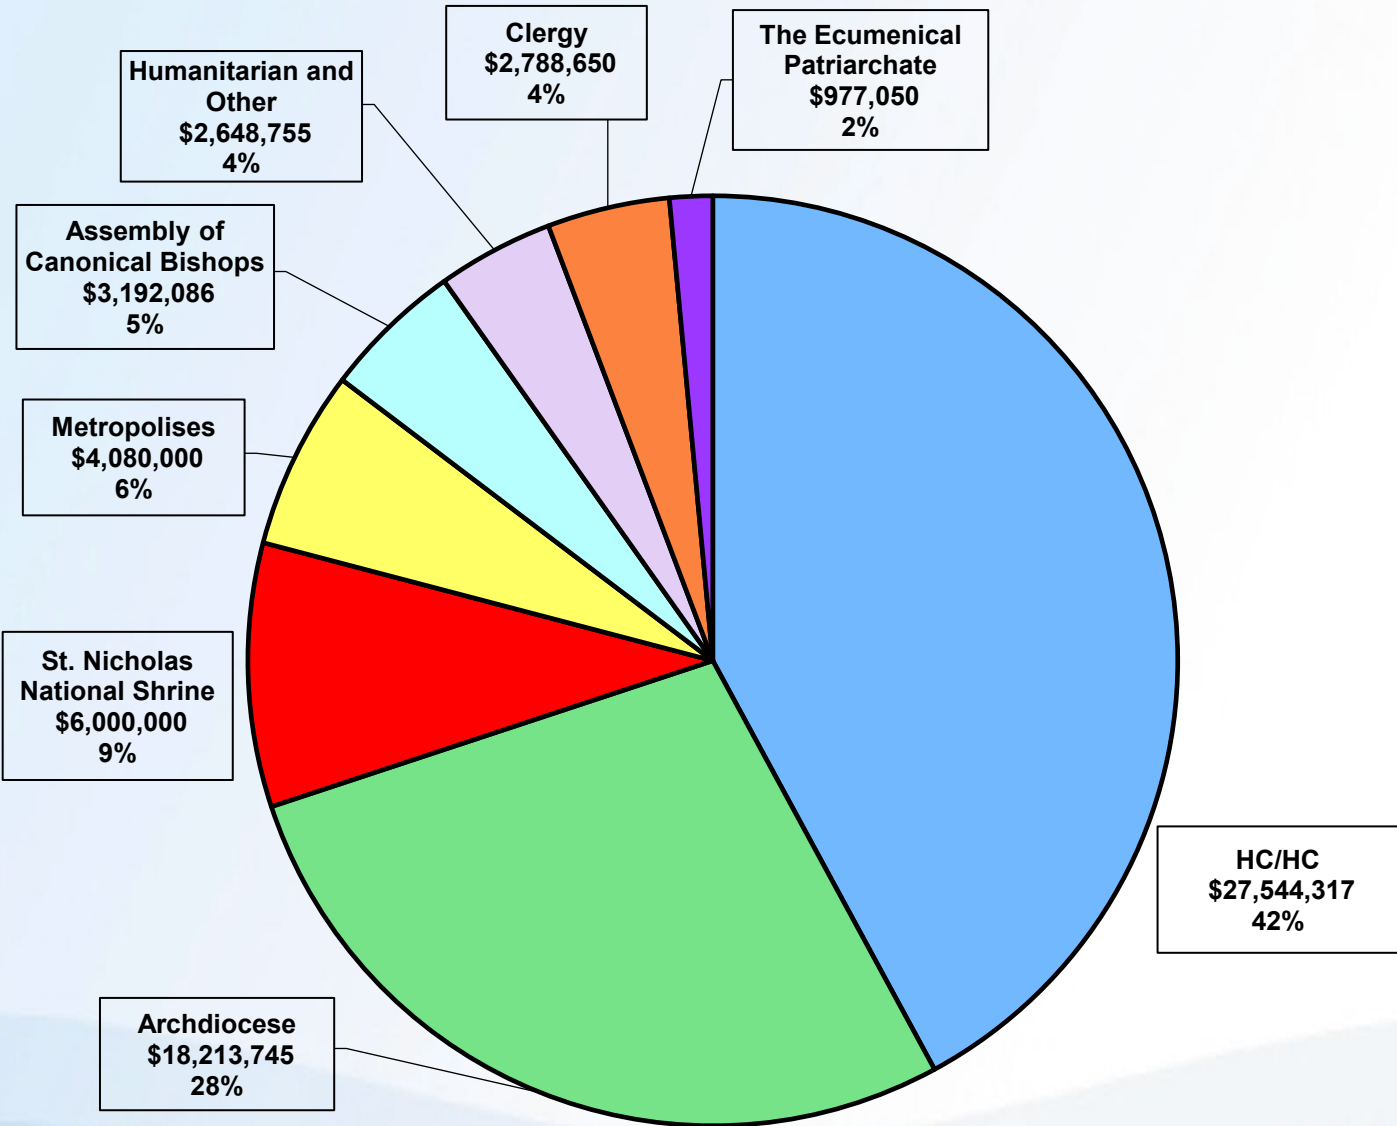

# Leadership 100<sup>®</sup>

## GRANTS

**TOTAL GRANTS DISTRIBUTED SINCE INCEPTION: \$65,444,603**